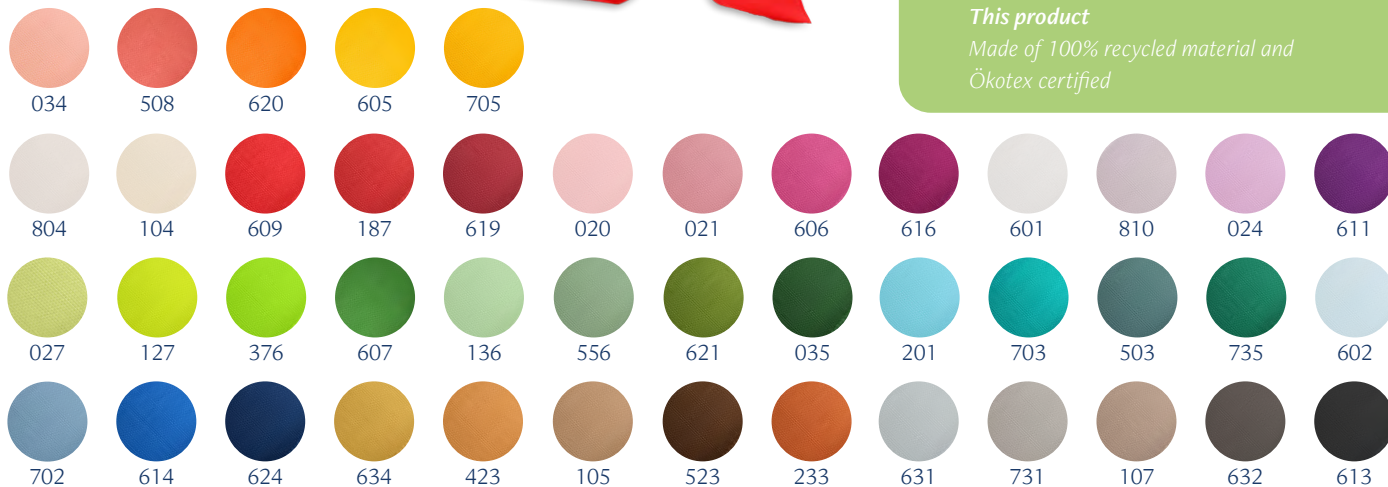

This product

*Made of 100% recycled material and
Ökotex certified*